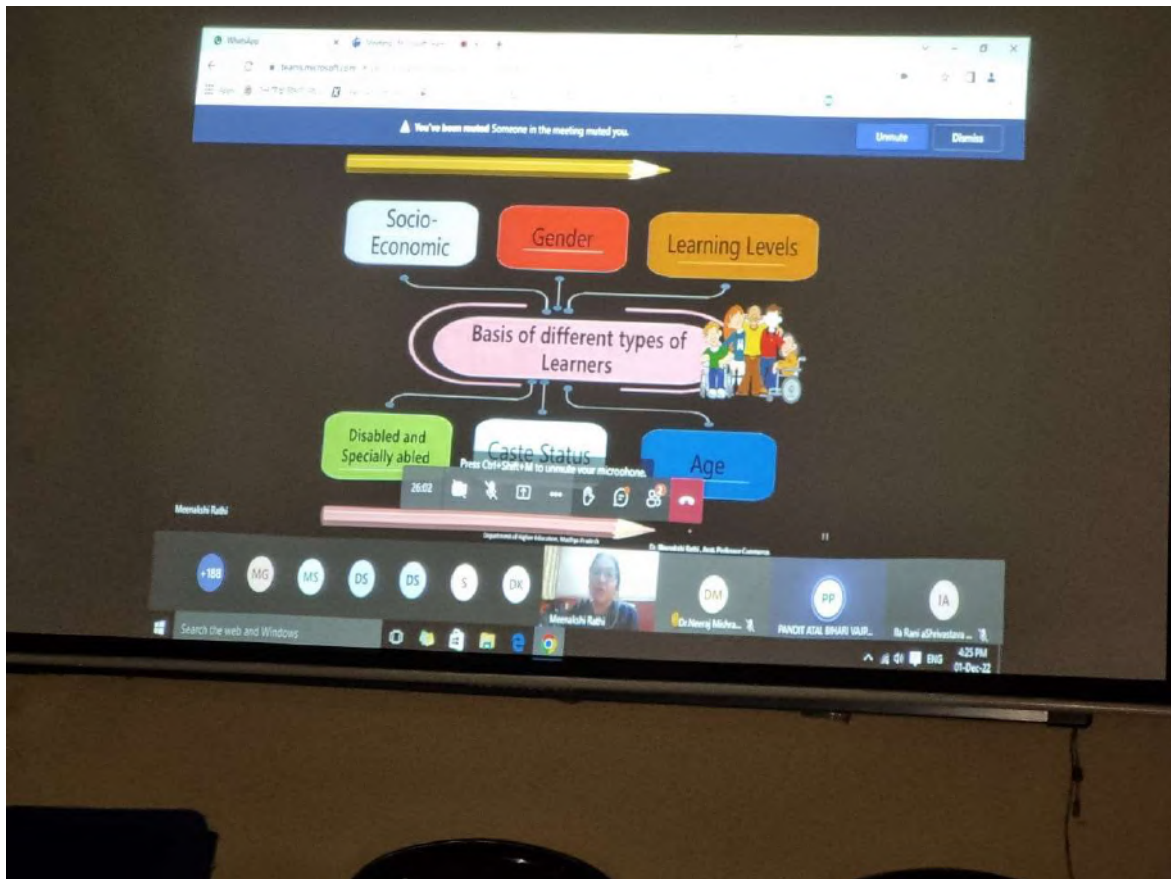

# Smart Classroom

  
**CO-ORDINATOR**  
Vijaya Rajee Govt Girls PG College  
Morar-Gwl

  
**CO-ORDINATOR**  
 Vijaya Rajee Govt Girls PG College  
 Morar-Gwl

# Windows 11 Computer